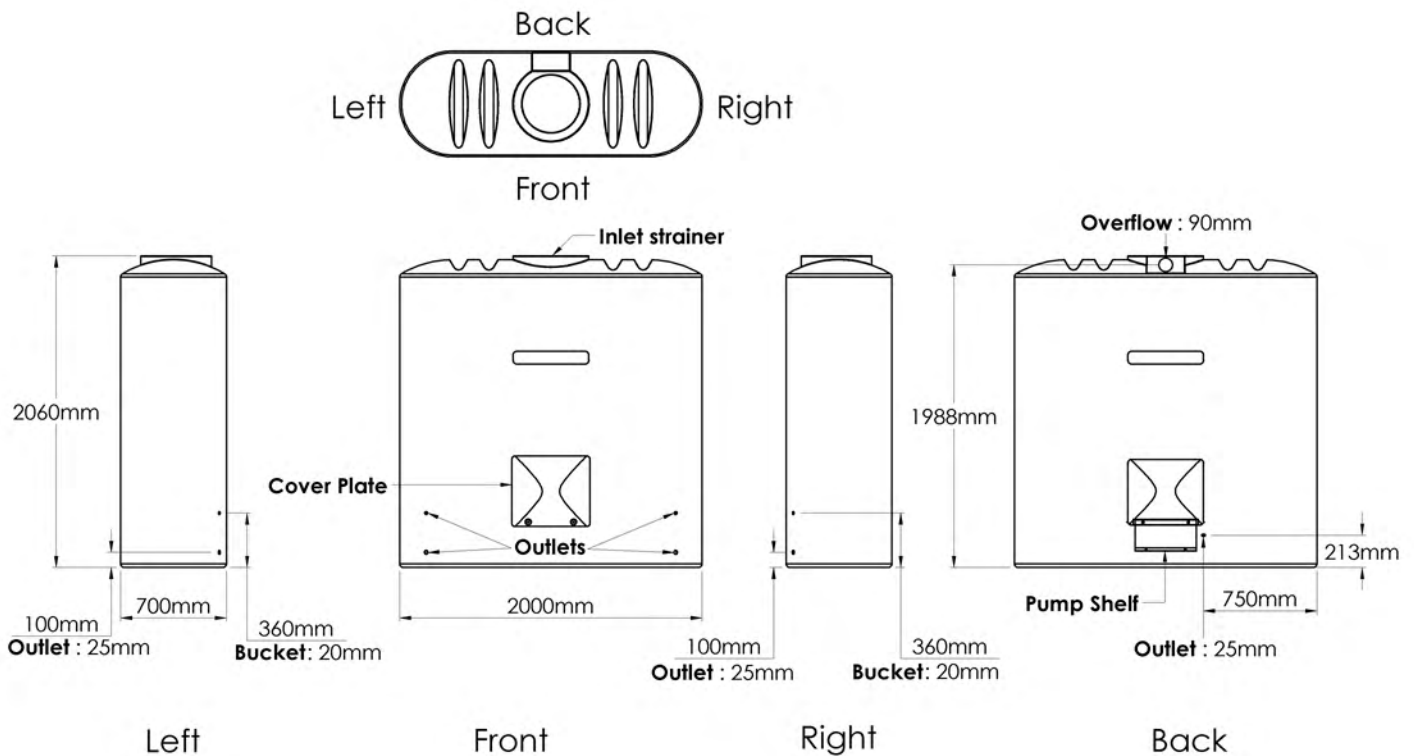

# 2060 L WATER TANK

## Standard Fitout

Supplied: Overflow strainer