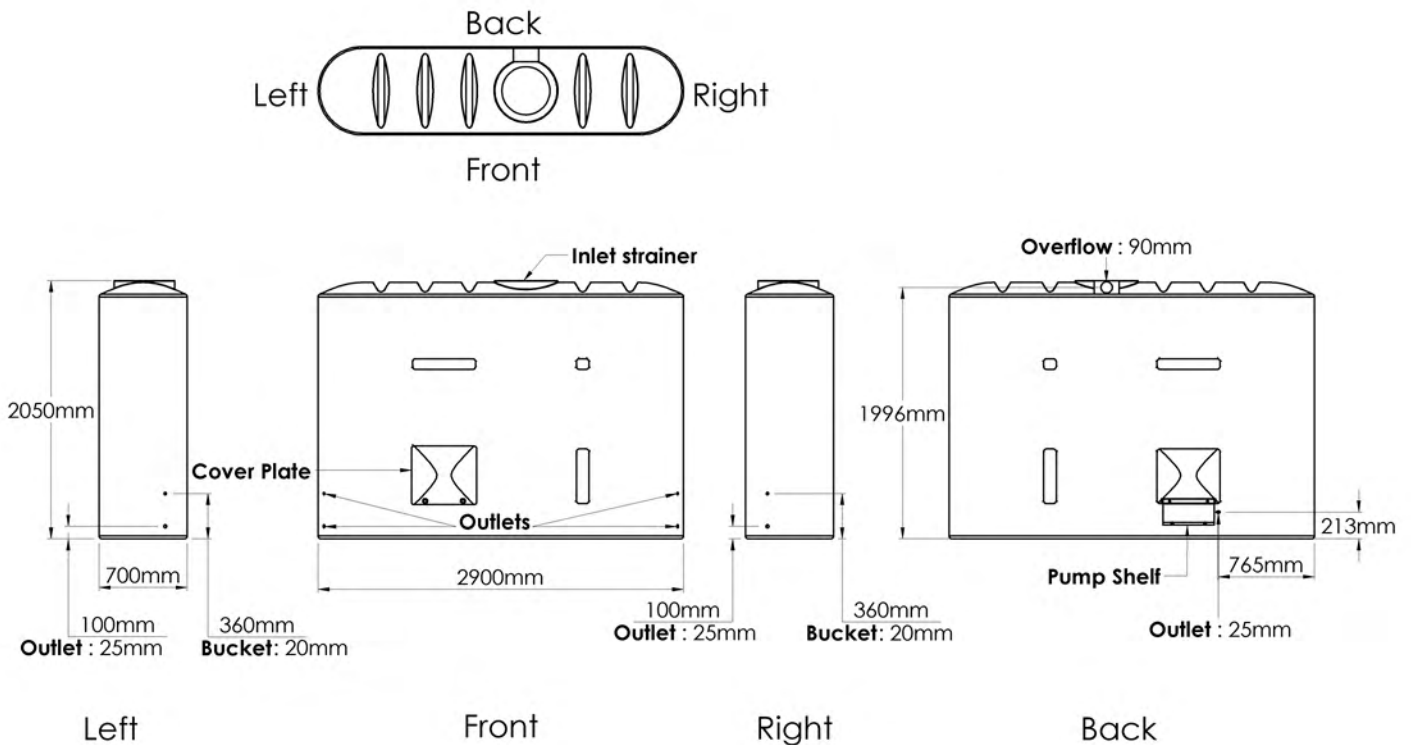

3060 L WATER TANK

Standard Fitout

Supplied: Overflow strainer

Custom Fitout?

Please visit the Tank Range page at: melro.com.au
Click on the *Custom Tank* link below your tank
Print and complete the form for your tank supplier