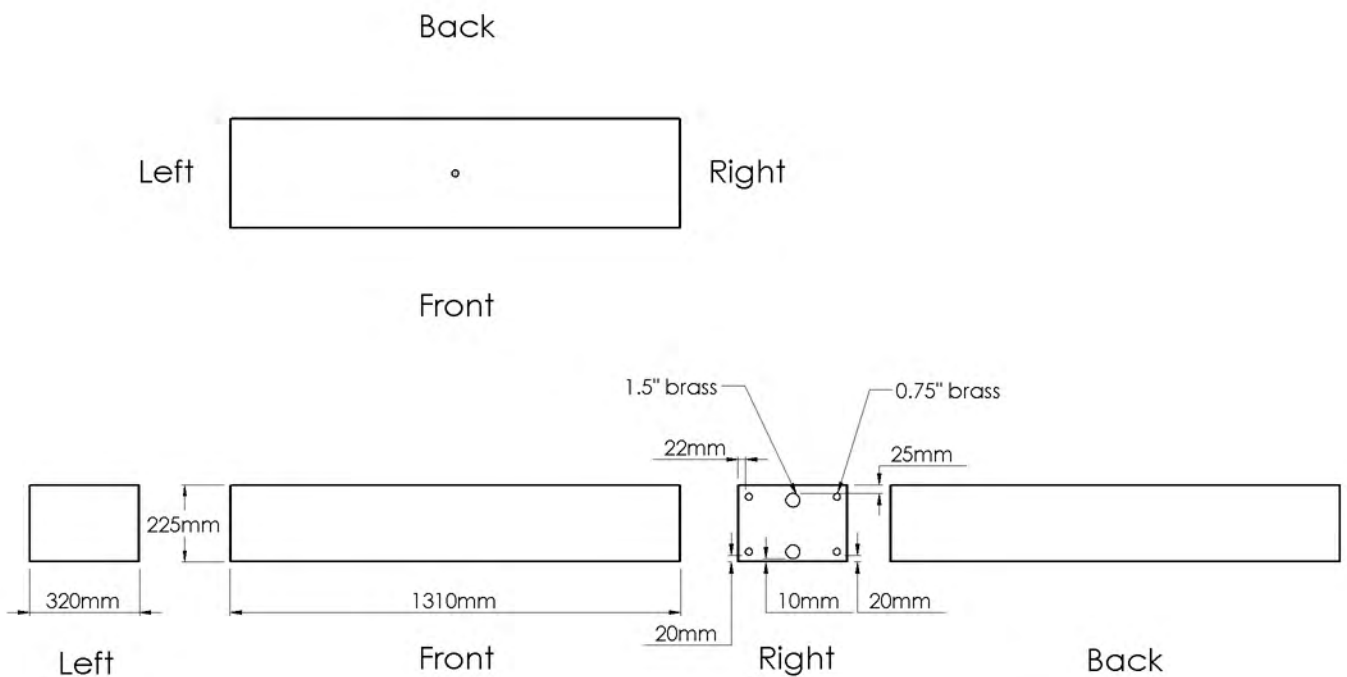

Standard Fitout

Note: brass fittings are only available on Standard Fitout

Custom Fitout?

Please visit the Caravan Tanks page at: melro.com.au
Click on the **CUSTOM** button below your tank
Print and complete the form for your tank supplier