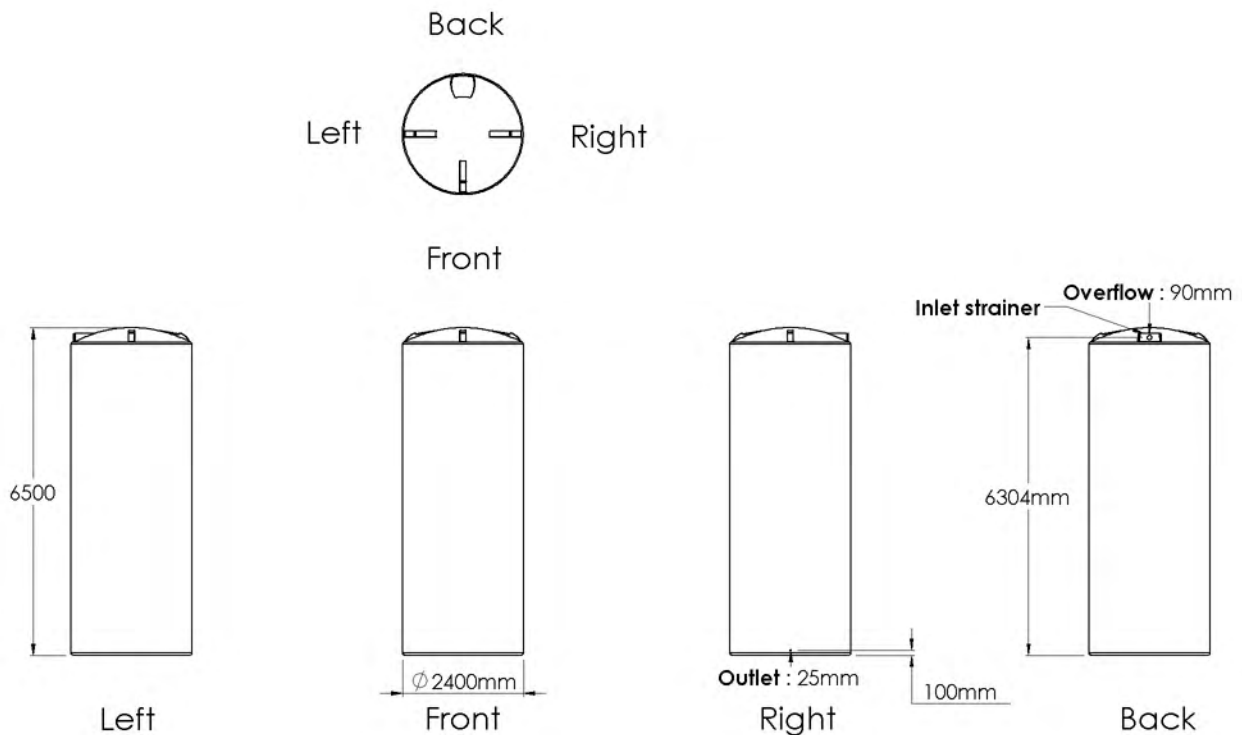

## Standard Fitout

Supplied: Ball valve, overflow strainer