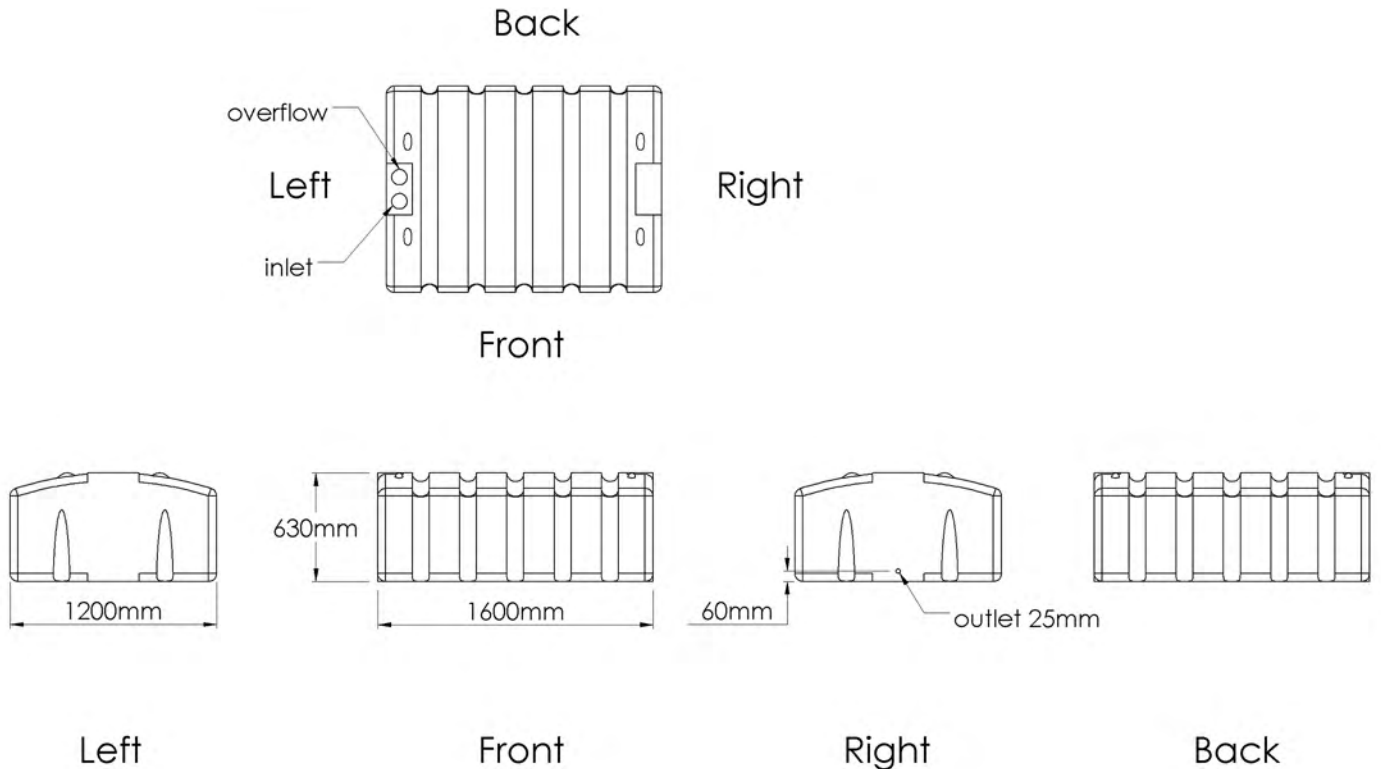

1000L UNDERDECK

Standard Fitout

Supplied: Ball valve, overflow strainer

Custom Fitout?

Please visit the Tank Range page at: melro.com.au
Click on the *Custom Tank* link below your tank
Print and complete the form for your tank supplier