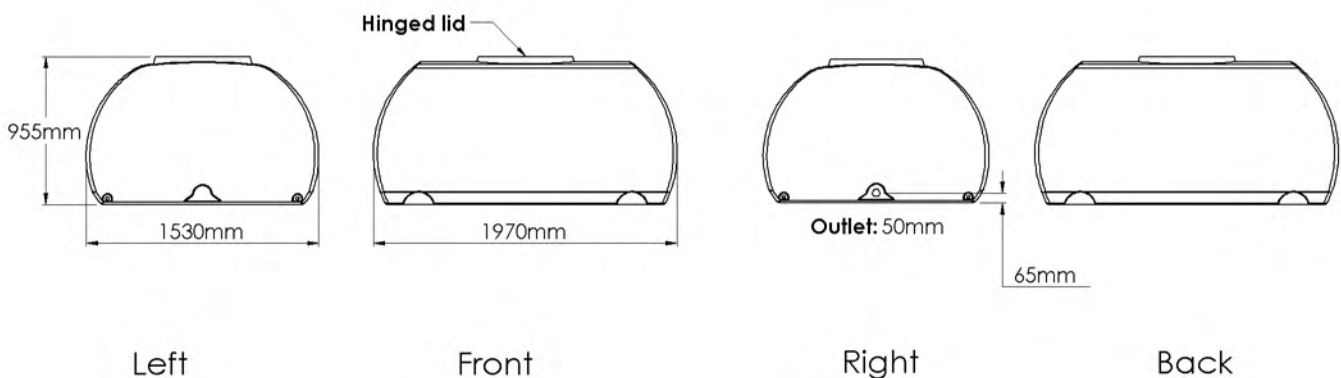

CARTAGE TANK

Standard Fitout

Supplied: Ball valve, overflow strainer

Custom Fitout?

Please visit the Tank Range page at: melro.com.au
Click on the *Custom Tank* link below your tank
Print and complete the form for your tank supplier