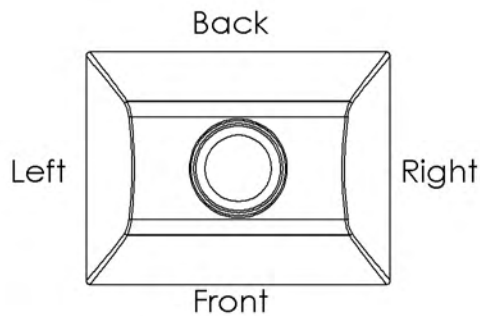

CARTAGE TANK

Standard Fitout

Supplied: Ball valve, overflow strainer

Custom Fitout?

Please visit the Tank Range page at: melro.com.au
Click on the *Custom Tank* link below your tank
Print and complete the form for your tank supplier