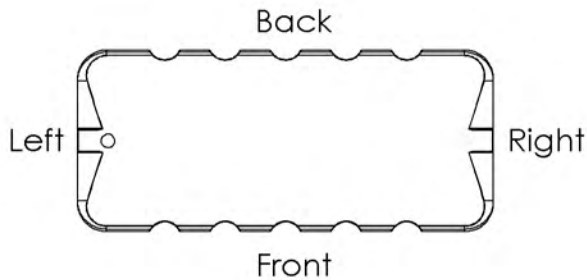

## Standard Fitout

Supplied: Ball valve, overflow strainer