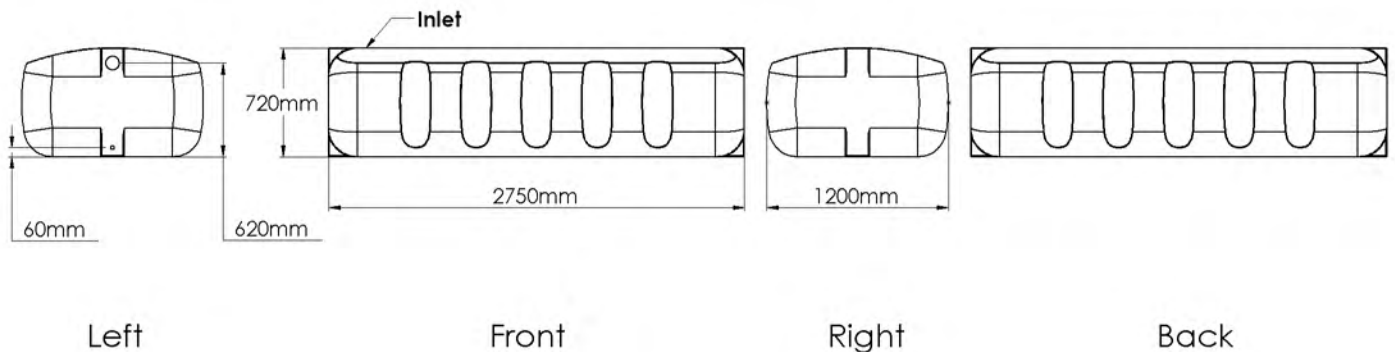

## Standard Fitout

Supplied: Ball valve, overflow strainer