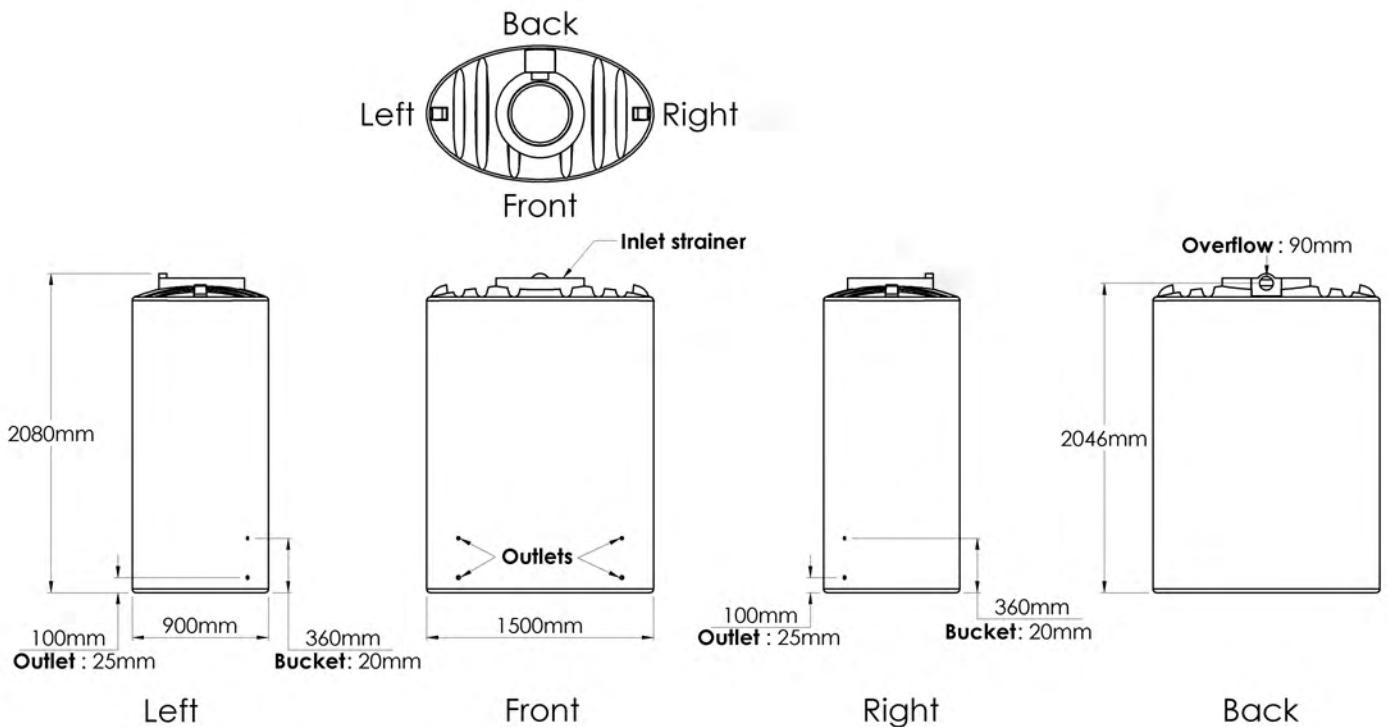

2000 L WATER TANK

Standard Fitout

Supplied: Ball valve, overflow strainer

Custom Fitout?

Please visit the Tank Range page at: melro.com.au
Click on the *Custom Tank* link below your tank
Print and complete the form for your tank supplier