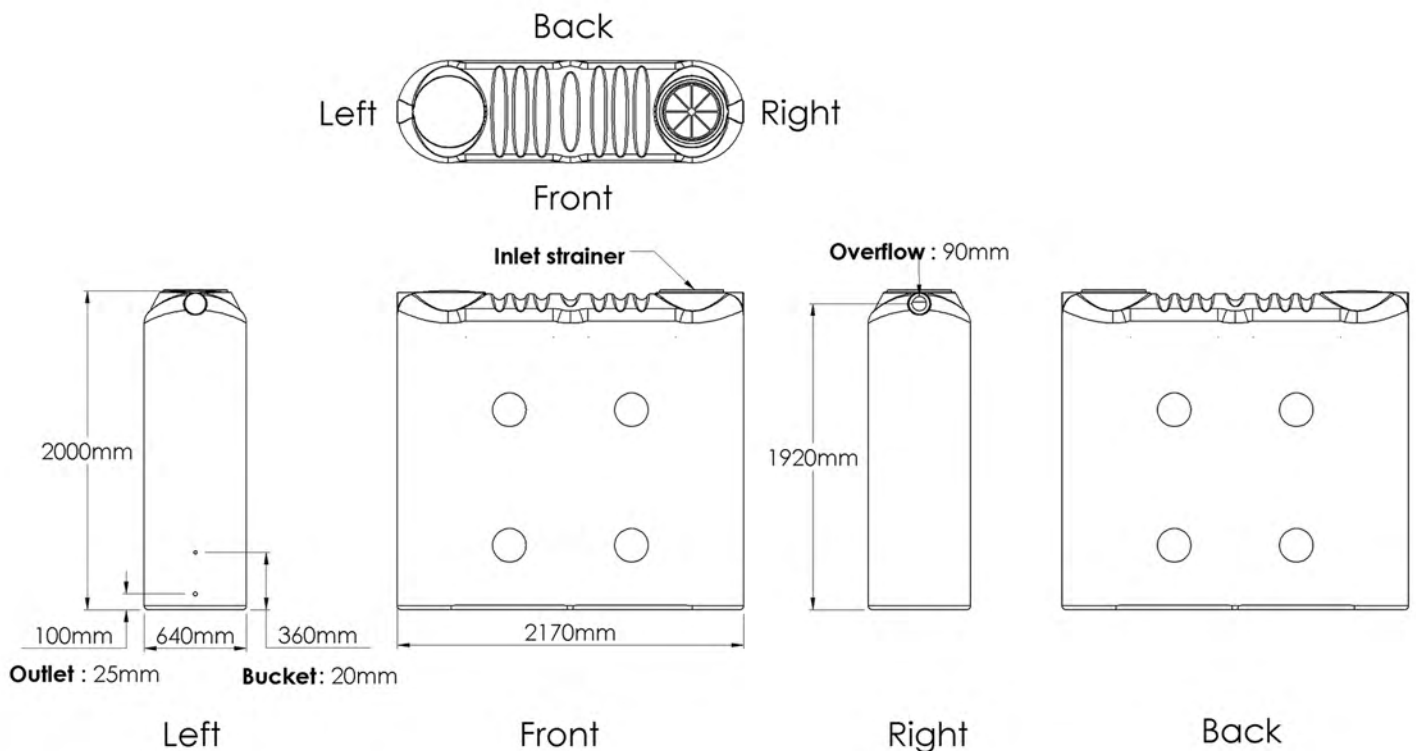

2020 L WATER TANK

Standard Fitout

Supplied: Ball valve, overflow strainer

Custom Fitout?

Please visit the Tank Range page at: melro.com.au
Click on the *Custom Tank* link below your tank
Print and complete the form for your tank supplier