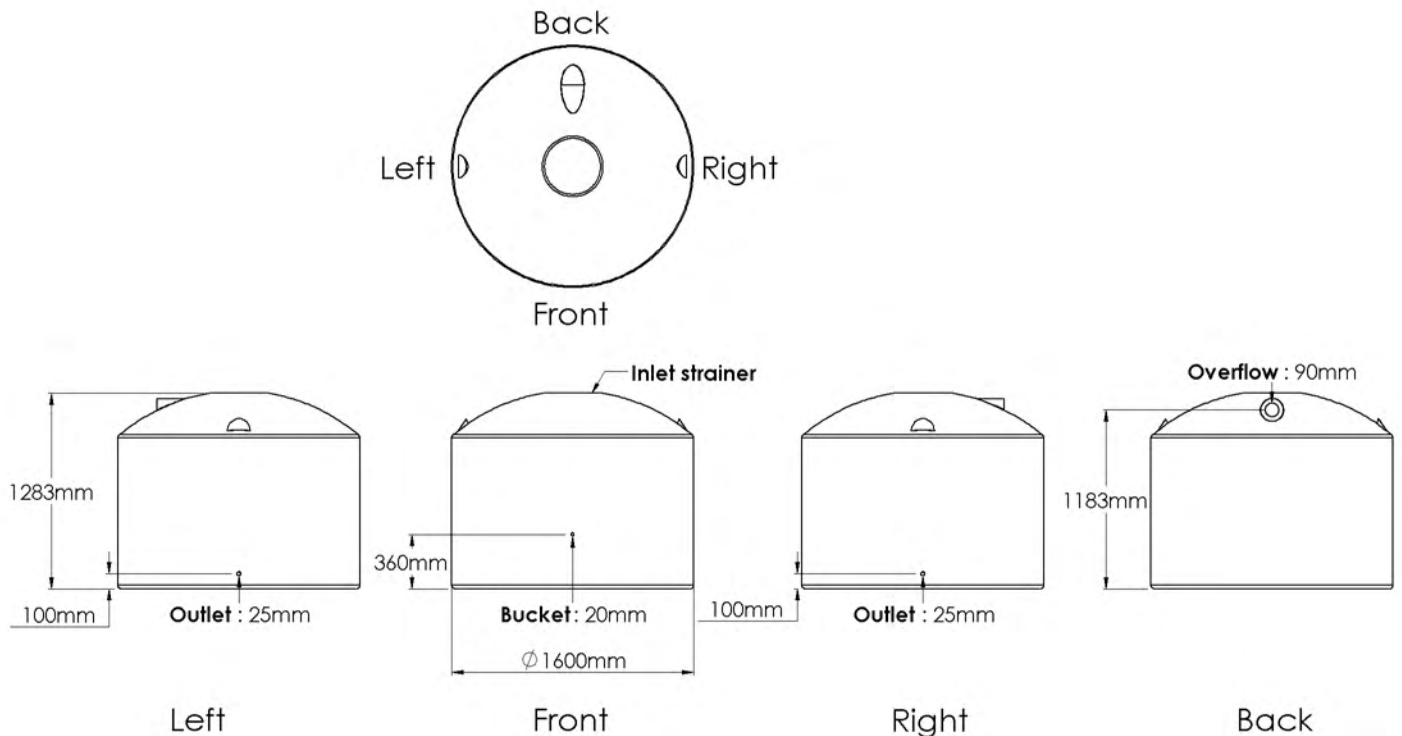

2200 L WATER TANK

Standard Fitout

Supplied: Ball valve, overflow strainer

Custom Fitout?

Please visit the Tank Range page at: melro.com.au
Click on the *Custom Tank* link below your tank
Print and complete the form for your tank supplier