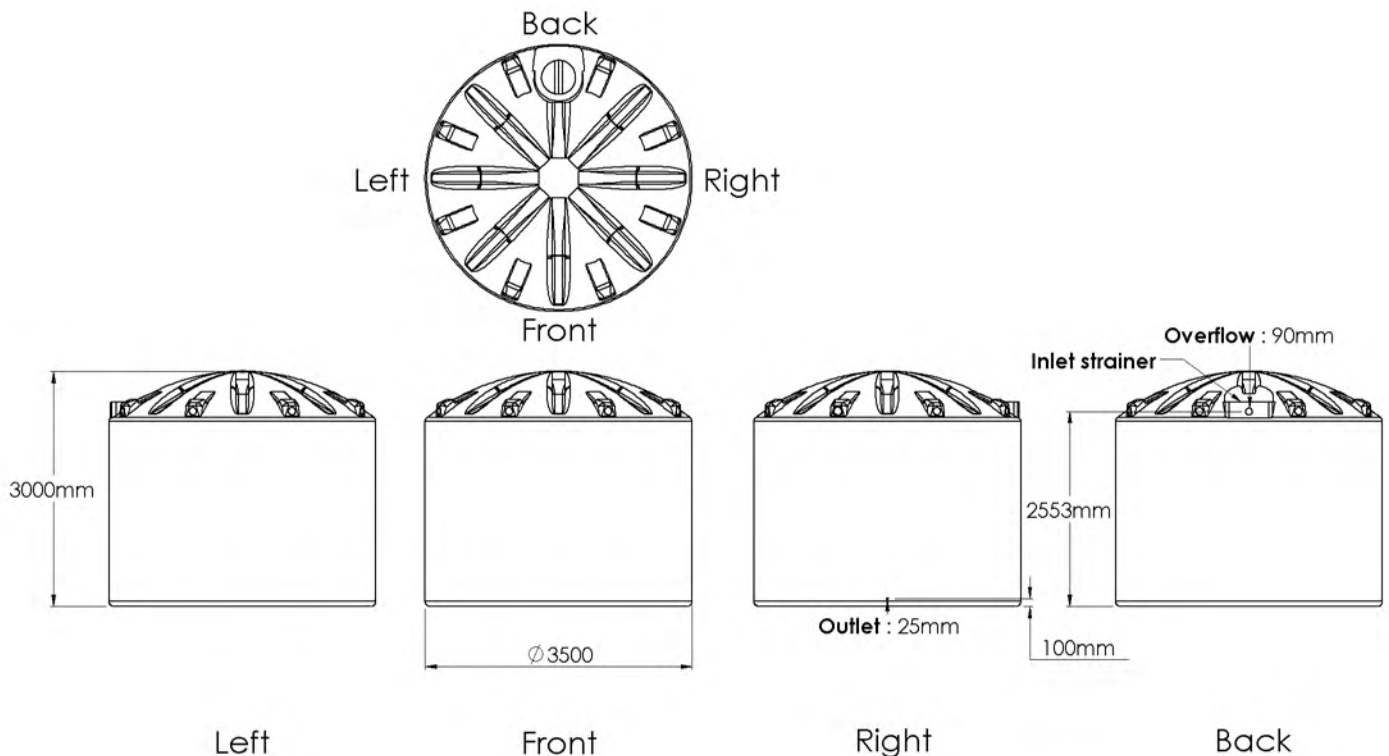

24000 L WATER TANK

Standard Fitout

Supplied: Ball valve, overflow strainer

Custom Fitout?

Please visit the Tank Range page at: melro.com.au
Click on the *Custom Tank* link below your tank
Print and complete the form for your tank supplier