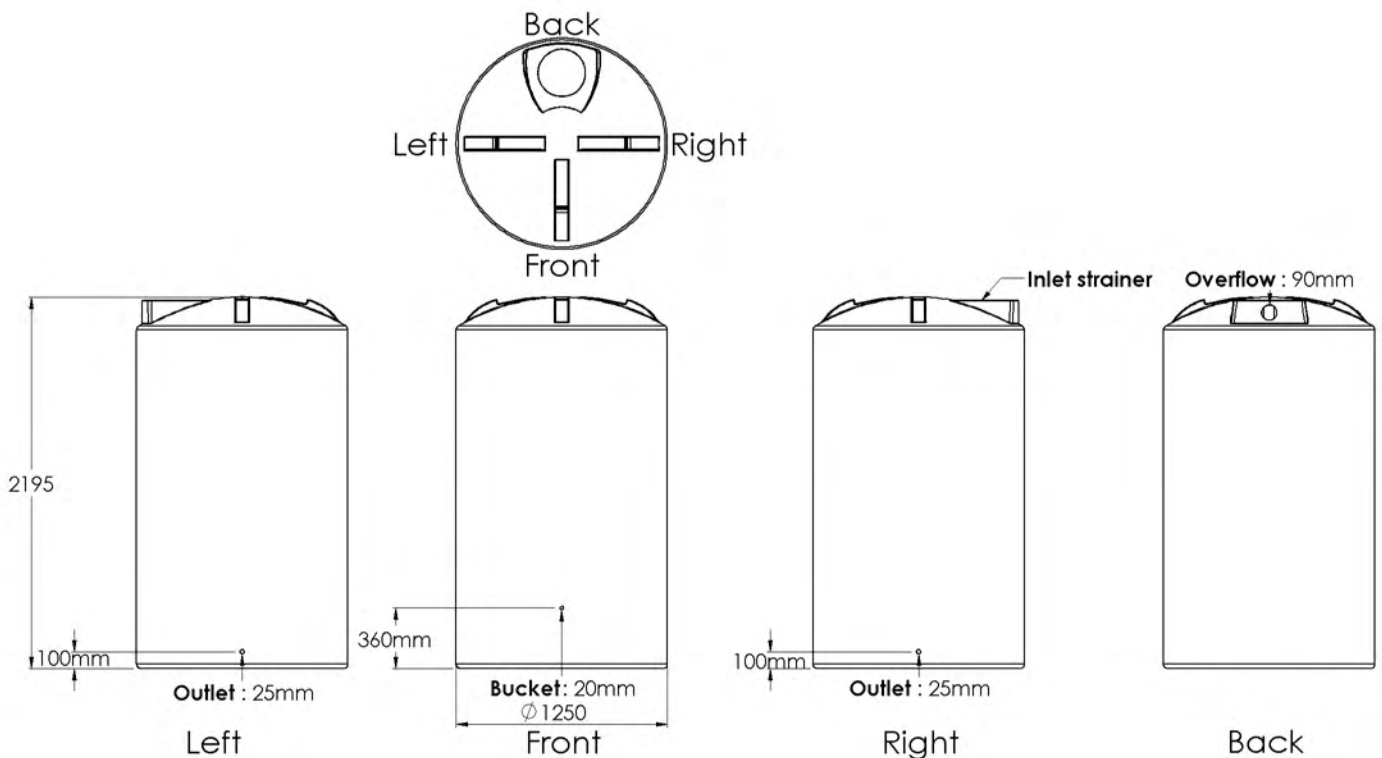

2500 L WATER TANK

Standard Fitout

Supplied: Ball valve, overflow strainer

Custom Fitout?

Please visit the Tank Range page at: melro.com.au
Click on the *Custom Tank* link below your tank
Print and complete the form for your tank supplier