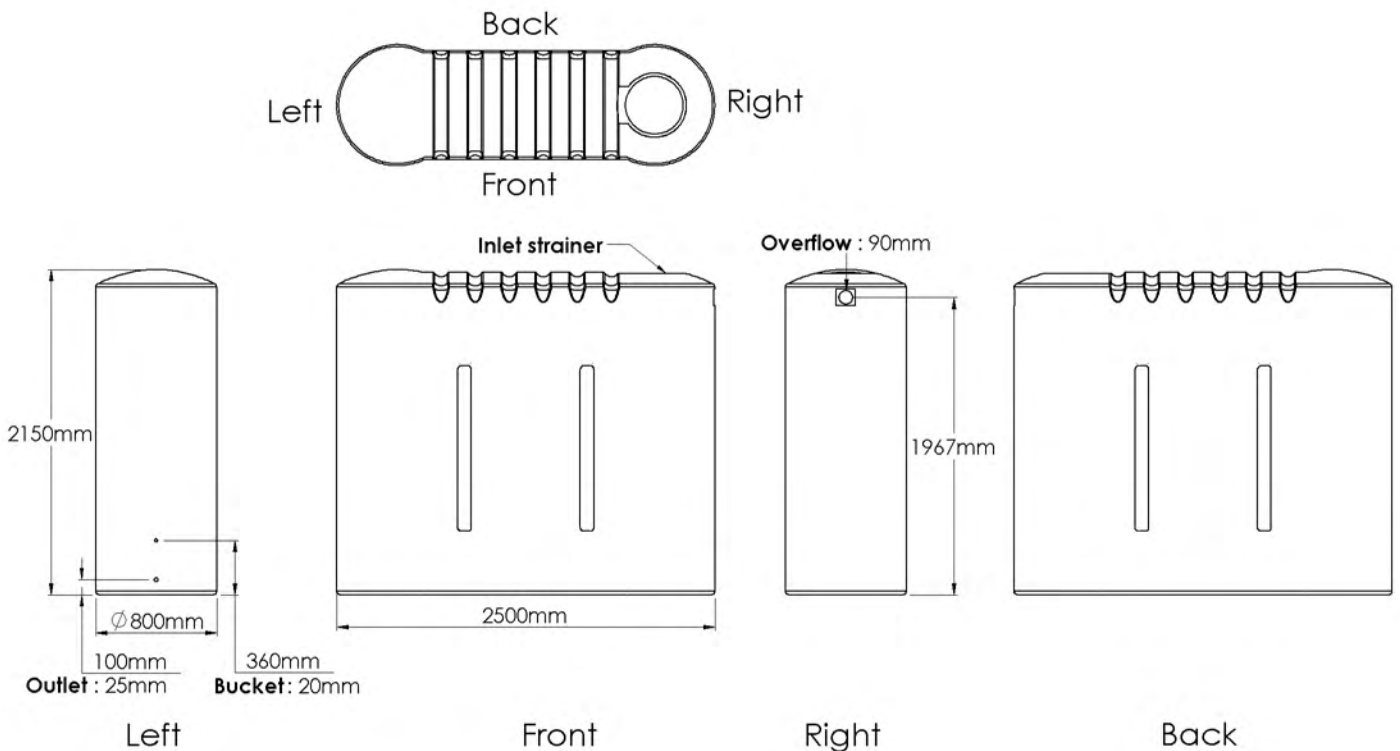

3000 L WATER TANK

Standard Fitout

Supplied: Ball valve, overflow strainer

Custom Fitout?

Please visit the Tank Range page at: melro.com.au
Click on the *Custom Tank* link below your tank
Print and complete the form for your tank supplier