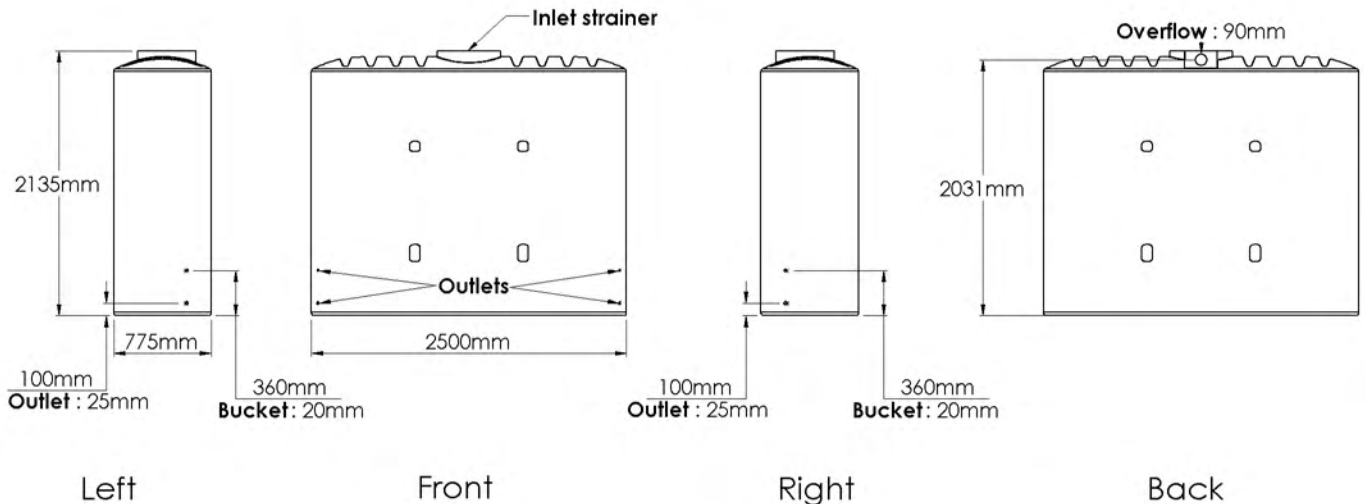

3100 L WATER TANK

Standard Fitout

Supplied: Ball valve, overflow strainer

Custom Fitout?

Please visit the Tank Range page at: melro.com.au
Click on the *Custom Tank* link below your tank
Print and complete the form for your tank supplier