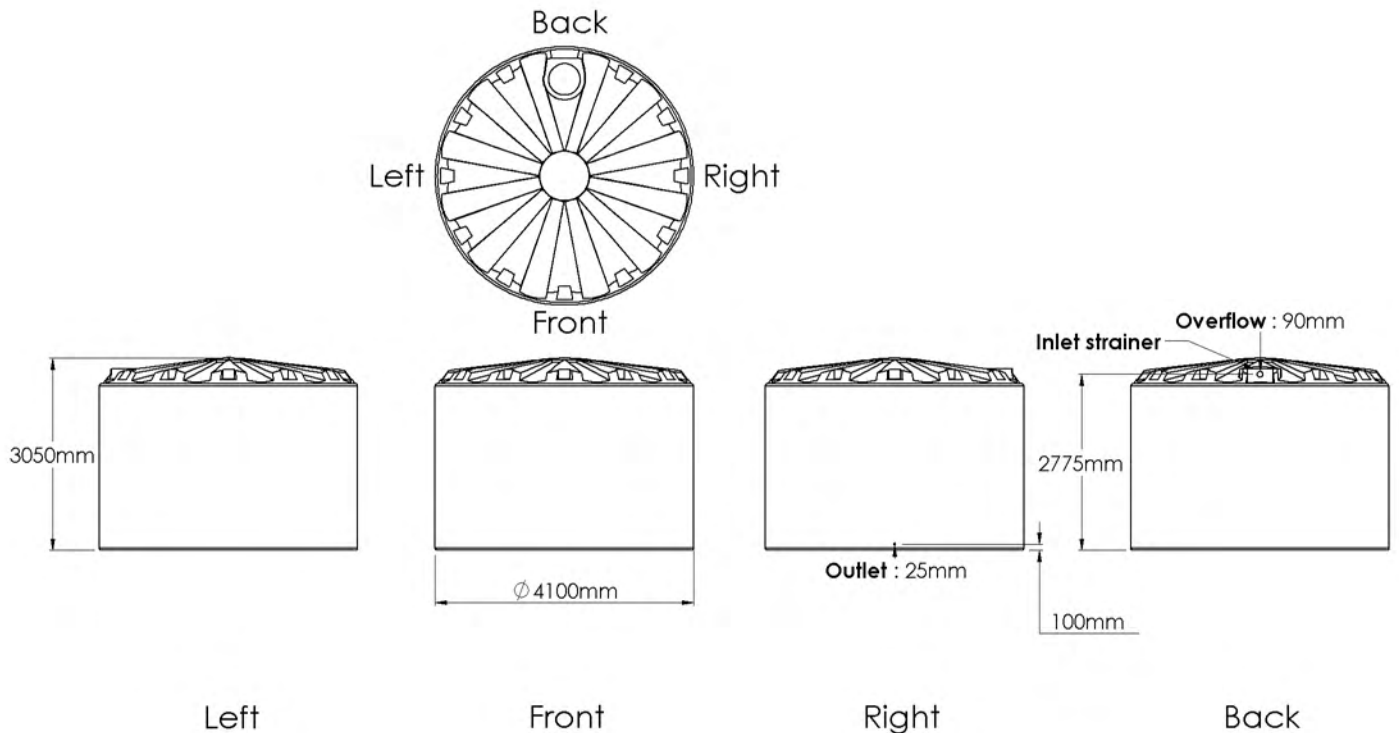

## Standard Fitout

Supplied: Ball valve, overflow strainer