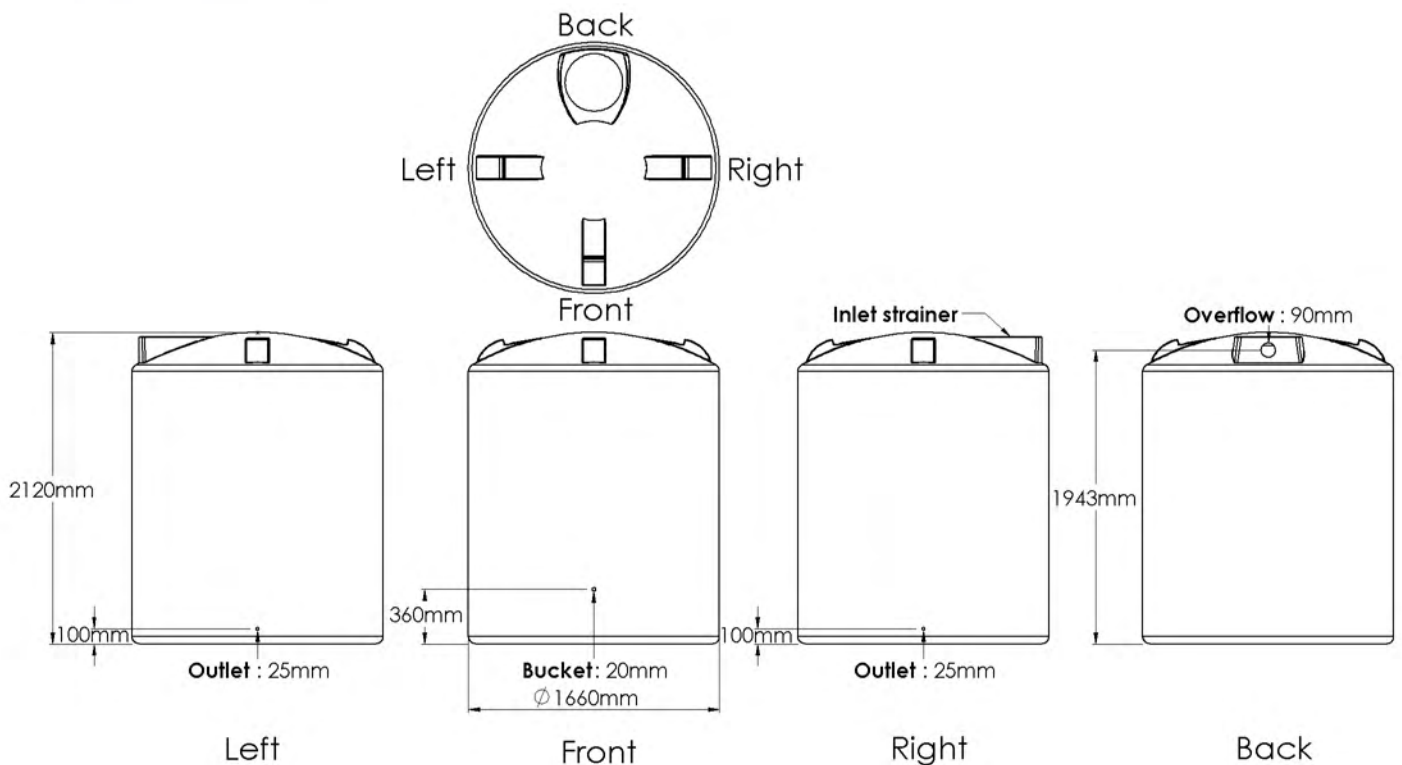

4020 L WATER TANK

Standard Fitout

Supplied: Ball valve, overflow strainer

Custom Fitout?

Please visit the Tank Range page at: melro.com.au
Click on the *Custom Tank* link below your tank
Print and complete the form for your tank supplier