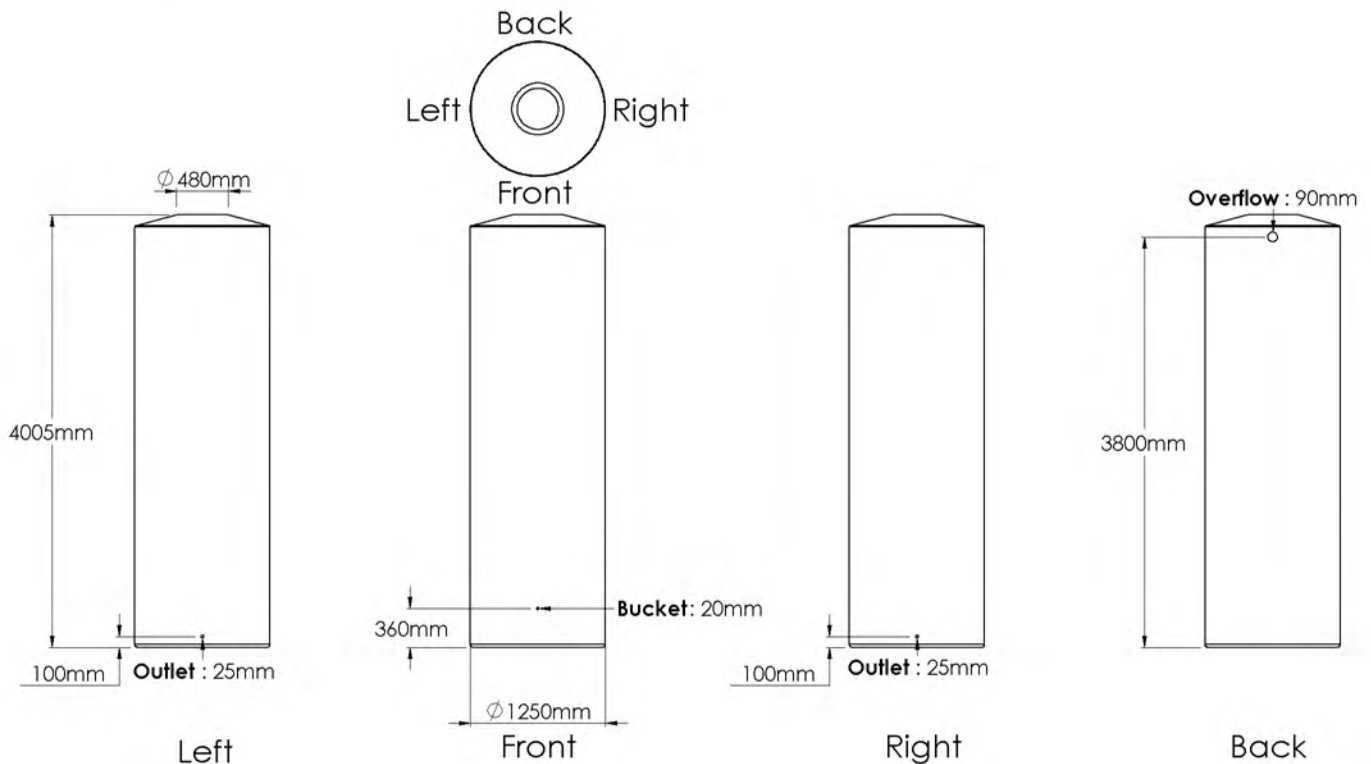

4500 L WATER TANK

Standard Fitout

Supplied: Ball valve, overflow strainer

Custom Fitout?

Please visit the Tank Range page at: melro.com.au
Click on the *Custom Tank* link below your tank
Print and complete the form for your tank supplier