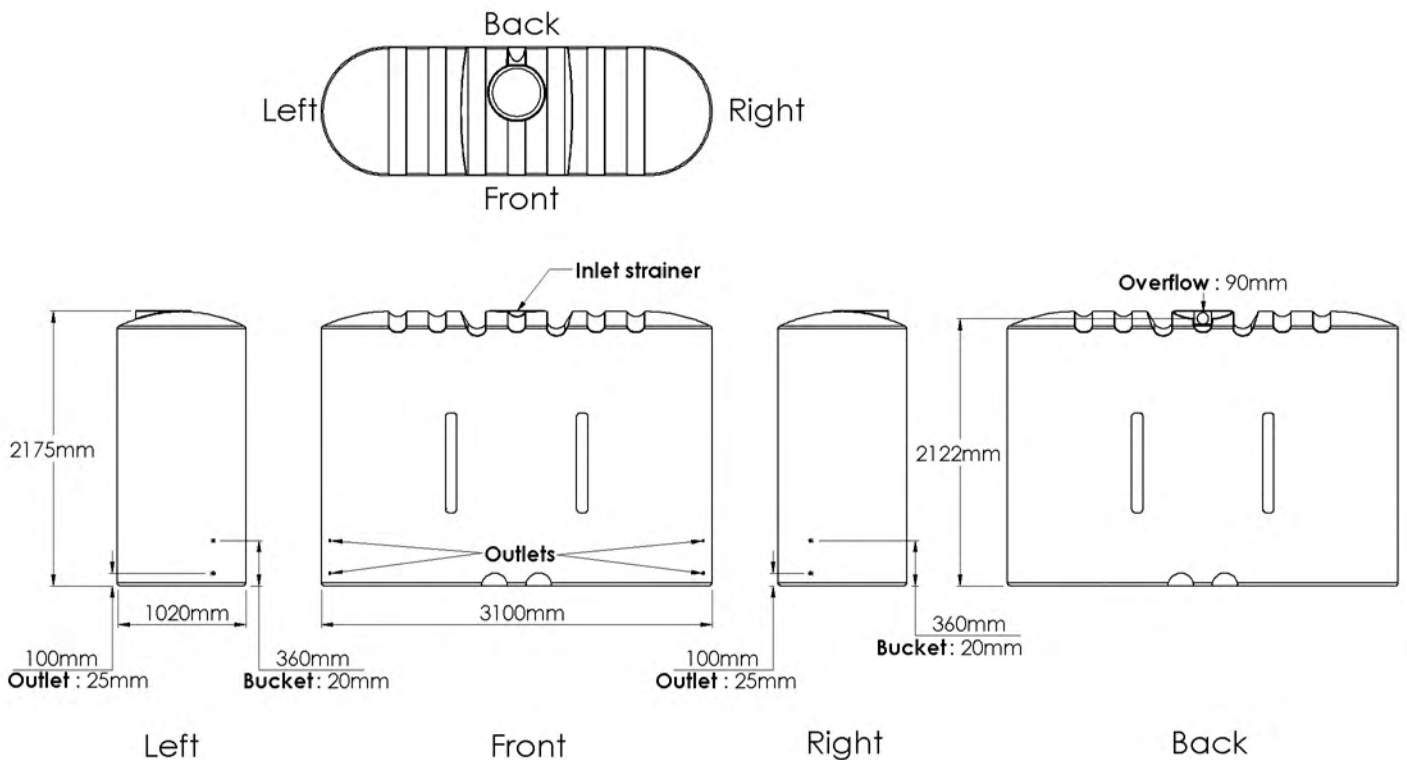

5000 L WATER TANK

Standard Fitout

Supplied: Ball valve, overflow strainer

Custom Fitout?

Please visit the Tank Range page at: melro.com.au
Click on the *Custom Tank* link below your tank
Print and complete the form for your tank supplier