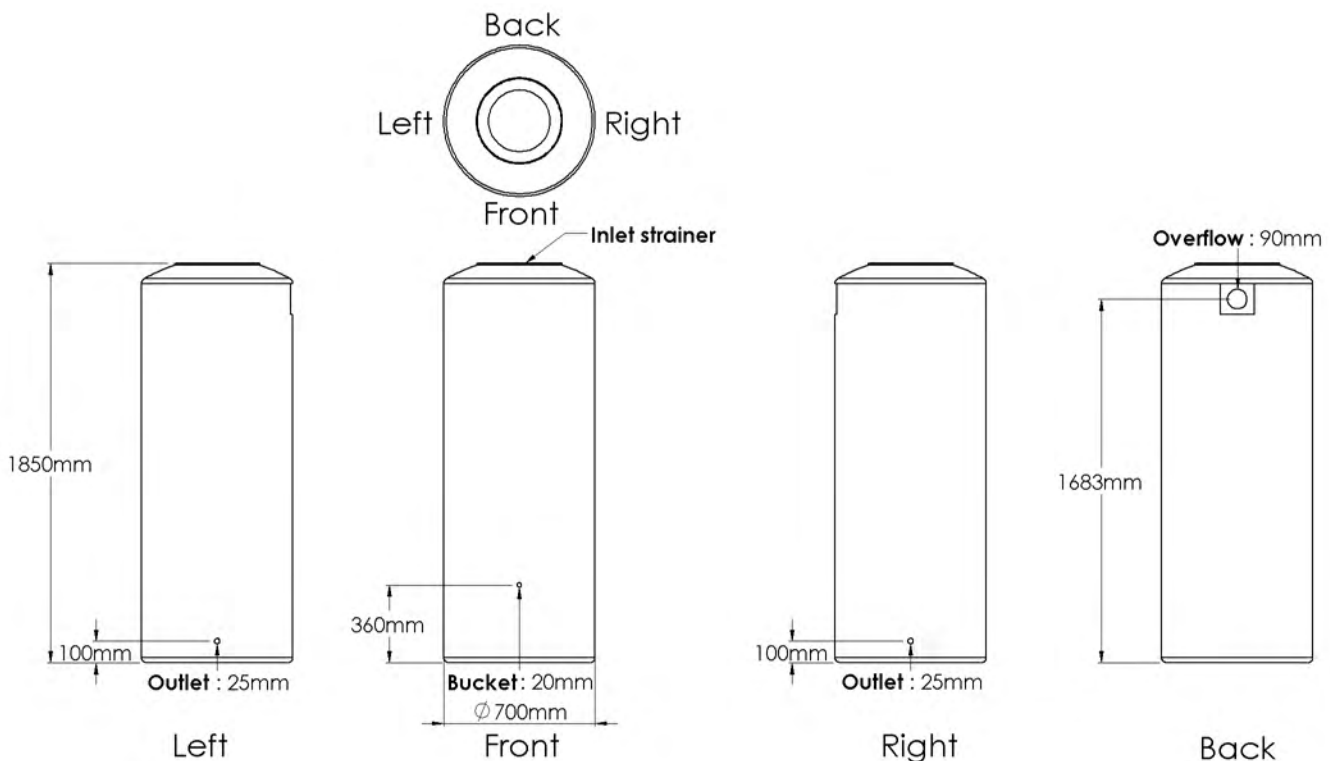

650 L WATER TANK

Standard Fitout

Supplied: Ball valve, overflow strainer

Custom Fitout?

Please visit the Tank Range page at: melro.com.au
Click on the *Custom Tank* link below your tank
Print and complete the form for your tank supplier