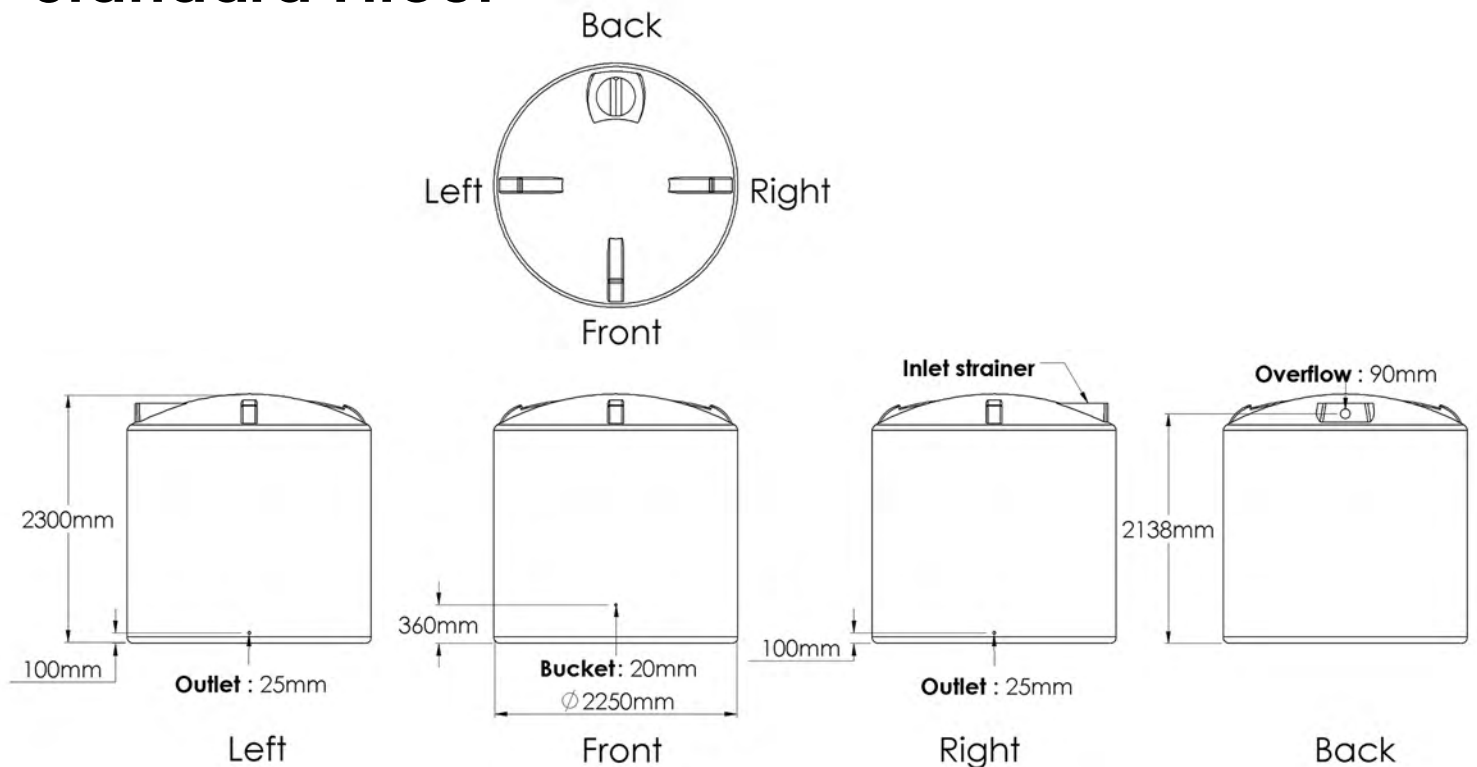

8000 L WATER TANK

Standard Fitout

Supplied: Ball valve, overflow strainer

Custom Fitout?

Please visit the Tank Range page at: melro.com.au
Click on the *Custom Tank* link below your tank
Print and complete the form for your tank supplier